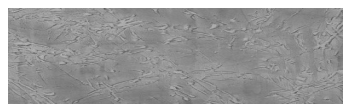

**Struktura:**  
**Sand &nbsp; &nbsp; &nbsp;**  
**Barva: Tokyo**  
**Graphite**

### Speciální efekt pohledového betonu

Winter texture in Sydney Light colour

Ocean texture in Chicago Grey colour

Desert texture in Tokyo Graphite colour

Snow texture in Sydney Light colour

Cloud texture in Chicago Grey colour

Autumn texture in Chicago Grey and Tokyo Graphite colours

Frost texture in Tokyo Graphite and Sydney Light colours

Wave texture in Chicago Grey colour

Více informací o omítkách a barvách naleznete na

[www.ceresit.cz](http://www.ceresit.cz)

Wind texture in Chicago Grey colour

Ice texture in Sydney Light colour

Lake texture in Sydney Light colour

Storm texture in Tokyo Graphite and Sydney Light colours

Rock texture in Sydney Light and Tokyo Graphite colours