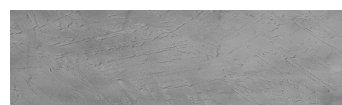

**Struktura: Winter****Barva: Sydney Light****Speciální efekt pohledového betonu**

Sand texture in Tokyo Graphite colour

Ocean texture in Chicago Grey colour

Desert texture in Tokyo Graphite colour

Snow texture in Sydney Light colour

Cloud texture in Chicago Grey colour

Autumn texture in Chicago Grey and Tokyo Graphite colours

Frost texture in Tokyo Graphite and Sydney Light colours

Wave texture in Chicago Grey colour

Wind texture in Chicago Grey colour

Ice texture in Sydney Light colour

Lake texture in Sydney Light colour

Storm texture in Tokyo Graphite and Sydney Light colours

Více informací o omítkách a barvách naleznete na

[www.ceresit.cz](http://www.ceresit.cz)