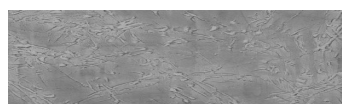

Struktura: Autumn
Barva: Chicago Grey
a Tokyo Graphite

Speciální efekt pohledového betonu

Sand texture in Tokyo Graphite colour

Winter texture in Sydney Light colour

Ocean texture in Chicago Grey colour

Desert texture in Tokyo Graphite colour

Snow texture in Sydney Light colour

Cloud texture in Chicago Grey colour

Frost texture in Tokyo Graphite and
Sydney Light colours

Wave texture in Chicago Grey colour

Více informací o omítkách a barvách naleznete na

Wind texture in Chicago Grey colour

Ice texture in Sydney Light colour

Lake texture in Sydney Light colour

Storm texture in Tokyo Graphite and Sydney Light colours

Rock texture in Sydney Light and Tokyo Graphite colours