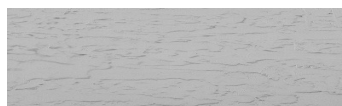

**Struktura:****Frost****Barva: Tokyo****Graphite a Sydney****Light****Speciální efekt pohledového betonu**

Sand texture in Tokyo Graphite colour

Winter texture in Sydney Light colour

Ocean texture in Chicago Grey colour

Desert texture in Tokyo Graphite colour

Snow texture in Sydney Light colour

Cloud texture in Chicago Grey colour

Autumn texture in Chicago Grey and  
Tokyo Graphite colours

Wave texture in Chicago Grey colour

Wind texture in Chicago Grey colour

Ice texture in Sydney Light colour

Lake texture in Sydney Light colour

Storm texture in Tokyo Graphite and Sydney Light colours

Rock texture in Sydney Light and Tokyo Graphite colours