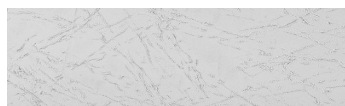

**Struktura:****Frost****Barva: Tokyo****Graphite a Sydney****Light****Speciální efekt pohledového betonu**

Sand texture in Tokyo Graphite colour

Winter texture in Sydney Light colour

Ocean texture in Chicago Grey colour

Desert texture in Tokyo Graphite colour

Snow texture in Sydney Light colour

Cloud texture in Chicago Grey colour

Autumn texture in Chicago Grey and  
Tokyo Graphite colours

Wave texture in Chicago Grey colour