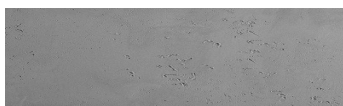

**Struktura:****Frost****Barva: Tokyo****Graphite a Sydney****Light****Speciální efekt pohledového betonu**

Sand texture in Tokyo Graphite colour

Winter texture in Sydney Light colour

Ocean texture in Chicago Grey colour

Desert texture in Tokyo Graphite colour

Snow texture in Sydney Light colour

Cloud texture in Chicago Grey colour

Autumn texture in Chicago Grey and  
Tokyo Graphite colours

Wave texture in Chicago Grey colour