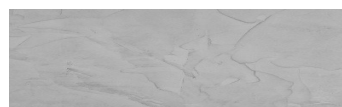

**Struktura:****Frost****Barva: Tokyo****Graphite a Sydney****Light****Speciální efekt pohledového betonu**

Sand texture in Tokyo Graphite colour

Winter texture in Sydney Light colour

Ocean texture in Chicago Grey colour

Desert texture in Tokyo Graphite colour

Snow texture in Sydney Light colour

Cloud texture in Chicago Grey colour

Autumn texture in Chicago Grey and  
Tokyo Graphite colours

Wave texture in Chicago Grey colour